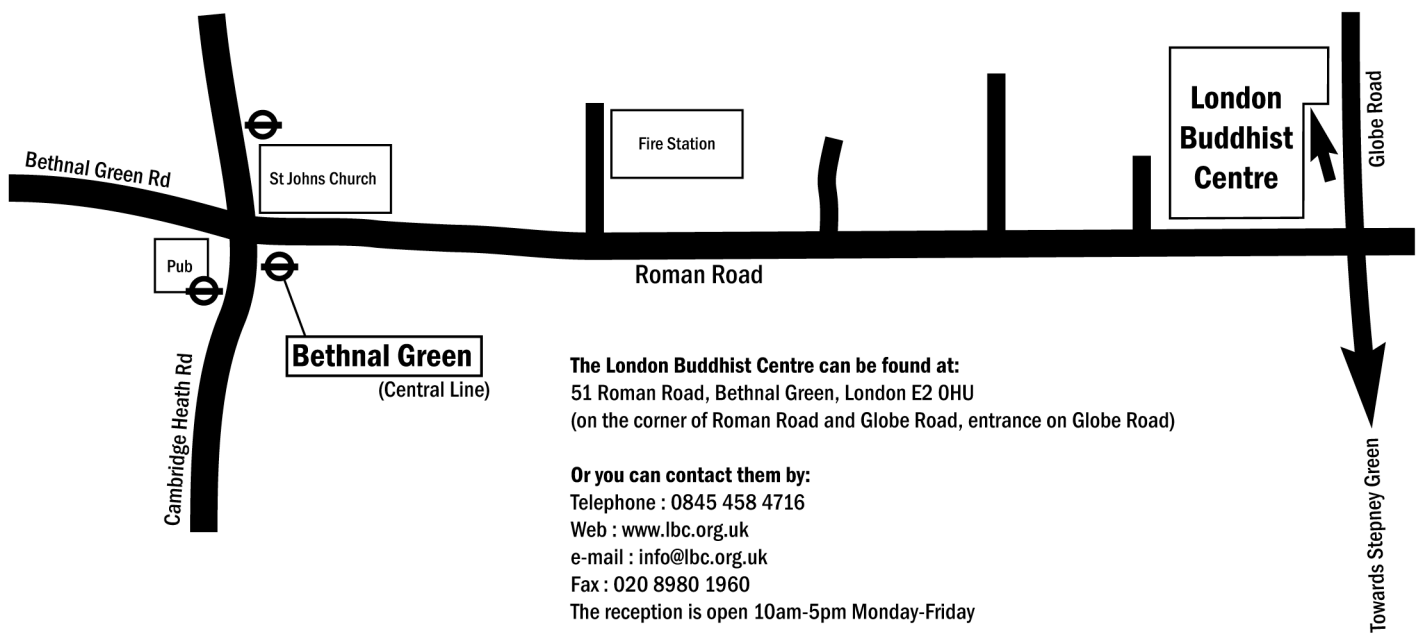

Local Map for the London Buddhist Centre

The London Buddhist Centre can be found at:

51 Roman Road, Bethnal Green, London E2 0HU
(on the corner of Roman Road and Globe Road, entrance on Globe Road)

Or you can contact them by:

Telephone : 0845 458 4716

Web : www.lbc.org.uk

e-mail : info@lbc.org.uk

Fax : 020 8980 1960

The reception is open 10am-5pm Monday-Friday

Local transport includes:

Underground : Bethnal Green (Central line) or Stepney Green (District line)

Buses : 8, 309, D6

Train : Bethnal Green, Cambridge Heath

Car : There is limited on-street metered car parking available near the centre